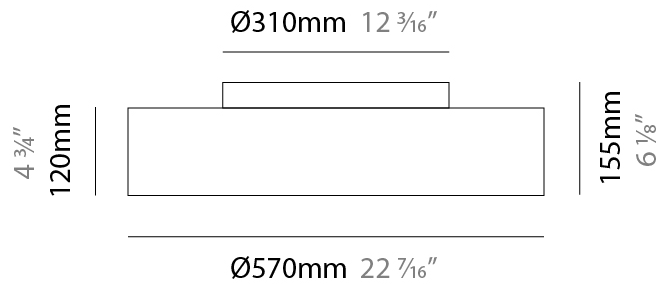

PROJECT
TYPE
SPECIFIER
QUANTITY
DATE

SIGN DRUM SURFACE

A202010- _____ - _____
base number   Finish   Diffuser
                                 Options

1. To build a product code in our configurator select the specify button on the base model # product page
2. To build a manual product code on this datasheet choose from the options listed below in blue font and add the suffix to the base model #

GENERAL

Series: Sign Drum
Partner: Zaneen
Division: Architectural
Installation: Surface
Product Type: Ceiling Surface
Mounting Location: Ceiling
Light Distribution: Direct

PHYSICAL

Shape: Round
Diameter (mm): 570
Diameter (in): 22 ⁷/₁₆
Height (mm): 155
Height (in): 6 ¹/₈
Diffuser: [Opal](#) / [Microprism](#) / [Sparkling Secret](#) / [Vintage Industrial](#)
Fixture Finish: [MBK](#) / [MBG](#) / [MWH](#) / [MWG](#)
Fixture Material: Aluminum

ELECTRICAL

Lamp Type: LED
Input Wattage (W): 49
Input Voltage (V): 120 - 277
Constant Current (MA): 350

LED

Color Temperature (°K): 2700-6500 Tunable White
CRI: >90 CRI
Lamp Life (hrs): 60000

OPTICAL

RATINGS AND CERTIFICATIONS

Certified By: Certified for North American Standards
IP rating: IP20